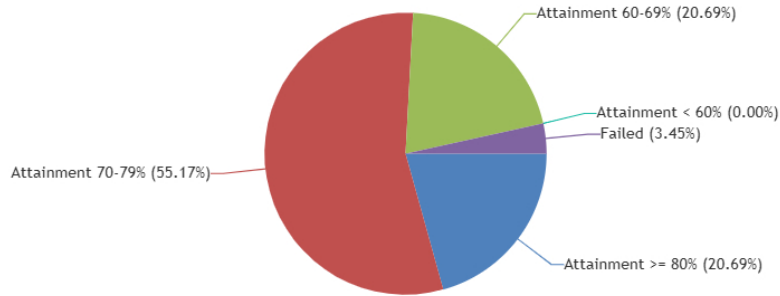

DEPARTMENT OF PSYCHOLOGY

Examination Result Overview : Department of Psychology for 2023-24 Sem-I CCF

TOTAL STUDENTS APPEARED	ATTAINMENT >=80%	ATTAINMENT 70 - 79%	ATTAINMENT 60 - 69%	ATTAINMENT LESS THAN 60%	FAILED
29	6	16	6	0	1

Exam Result Overview

Department of Psychology for 2023-24 Sem-I CCF