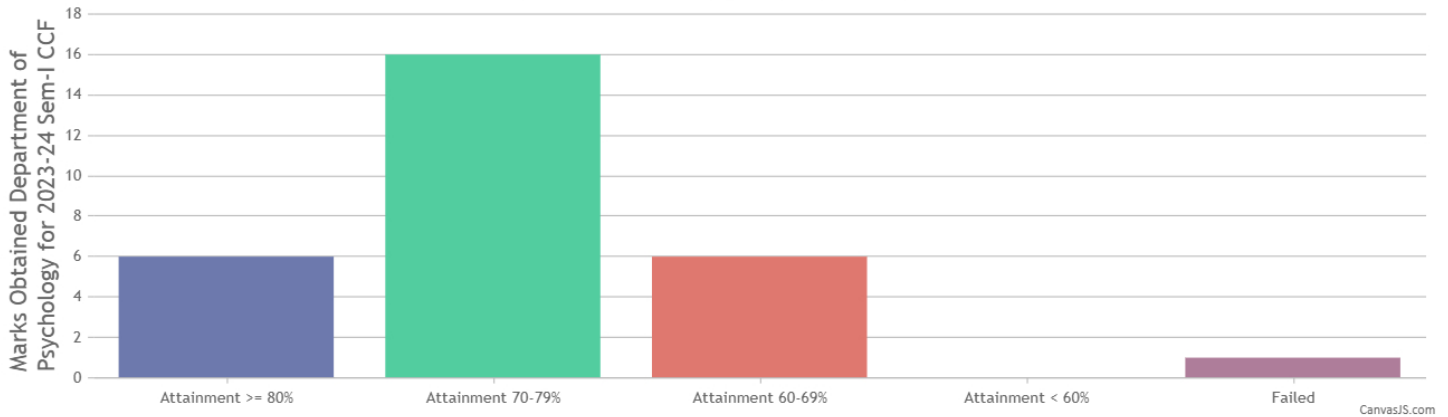

Exam Result Overview