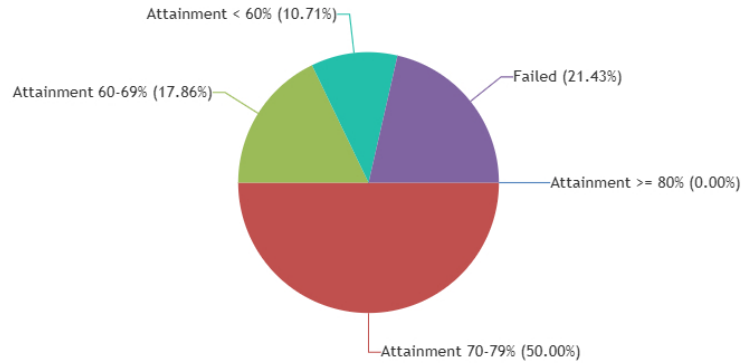

DEPARTMENT OF PSYCHOLOGY

Examination Result Overview : Department of Psychology for 2024-25 Sem-I CCF

TOTAL STUDENTS APPEARED	ATTAINMENT >=80%	ATTAINMENT 70 - 79%	ATTAINMENT 60 - 69%	ATTAINMENT LESS THAN 60%	FAILED
28	0	14	5	3	6

Exam Result Overview

Department of Psychology for 2024-25 Sem-I CCF