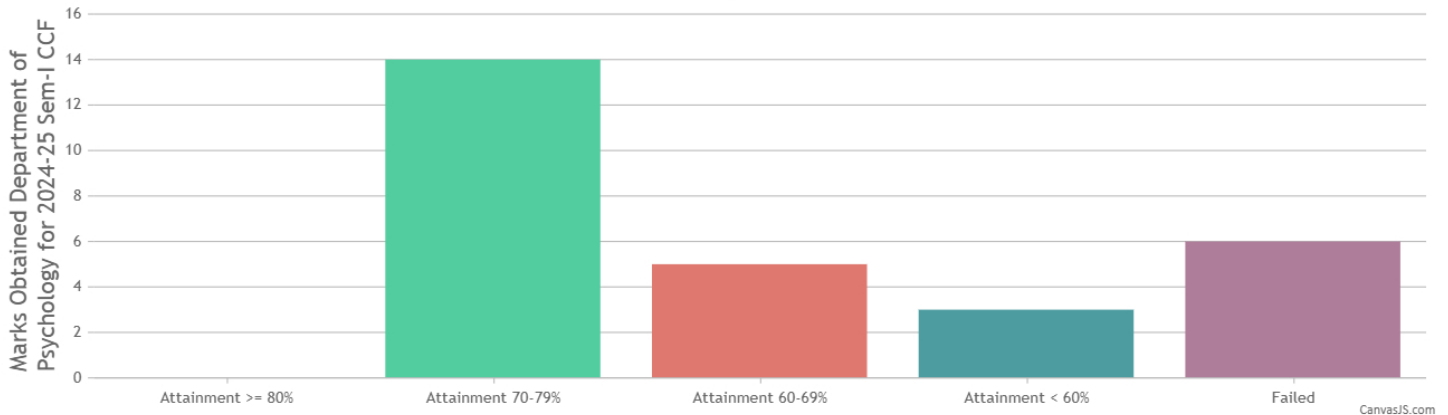

Exam Result Overview